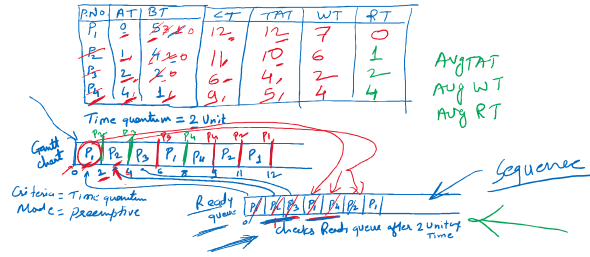

Round Robin (RR) - Preemption

Priority Scheduling (Preemption/Non-Preemption)

① Preemption

Priority	P.No	AT	BT	CT	TAT	WT	RT
10	P ₁	0	5	12	12	7	0
20	P ₂	1	4	8	7	3	0
30	P ₃	2	2	4	2	0	0
40	P ₄	4	1	5	1	0	0

Note - Higher the no., higher the priority
Criteria = Priority
Mode = Preemption

Avg TAT = ?
Avg WT = ?
Avg RT = ?

② Non-preemption

Priority	P.No	AT	BT	CT	TAT	WT	RT
10	P ₁	0	5	5	5	0	0
20	P ₂	1	4	12	11	7	7
30	P ₃	2	2	8	6	4	4
40	P ₄	4	1	6	2	1	1