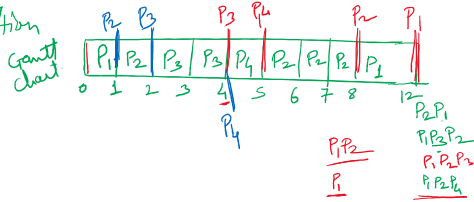

Round Robin (RR) - Preemption

Priority Scheduling (Preemption/Non-Preemption)

① Preemption

Priority	P.No	AT	BT	CT	TAT	WT	RT
10	P ₁	0	5	12	12	7	0
20	P ₂	1	4	8	7	3	0
30	P ₃	2	2	4	2	0	0
40	P ₄	4	1	5	1	0	0

Note - Higher the no., higher the priority
Criteria = Priority
Mode = Preemption

Avg TAT = ?
Avg WT = ?
Avg RT = ?

② Non-preemption

Priority	P.No	AT	BT	CT	TAT	WT	RT
10	P ₁	0	5	5	5	0	0
20	P ₂	1	4	12	11	7	7
30	P ₃	2	2	8	6	4	4
40	P ₄	4	1	6	2	1	1